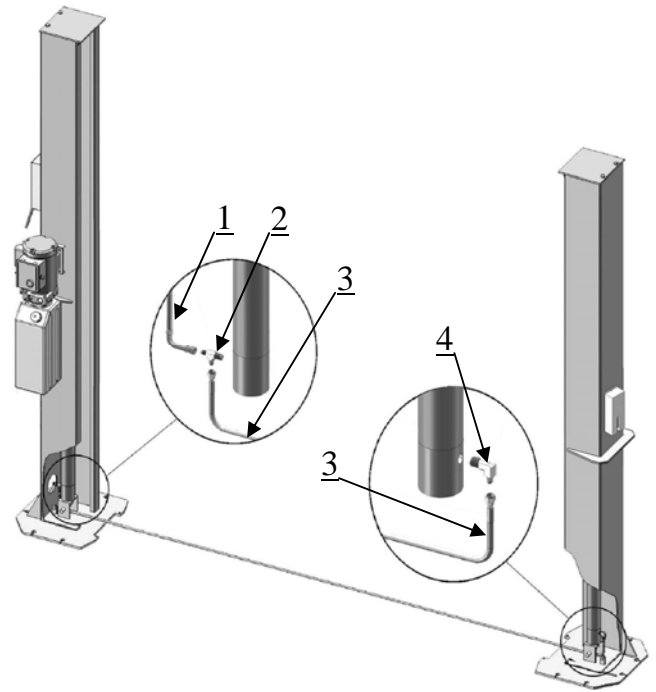

Comparison about Model BP-10000 Oil Hose Connecting Way

BEFORE:

No.	Part NO.	Description	QTY
1	201021	Oil hose L=1270mm	1
2	201022	T fitting	1
3	203070	Oil hose L=3375mm	1
4	201020	90° fitting	1

AFTER:

No.	Part NO.	Description	QTY
1	207024	90° fitting	2
2	201082	Extend straight fitting	2
3	420097	90° fitting	2
4	203107	Oil hose L=1475mm	2
5	211016	T fitting	1
6	203106	Oil hose L=3050mm	1
7	420045	Washer	2
8	209009	Cup head bolt	2
9	217048	Retainer	2