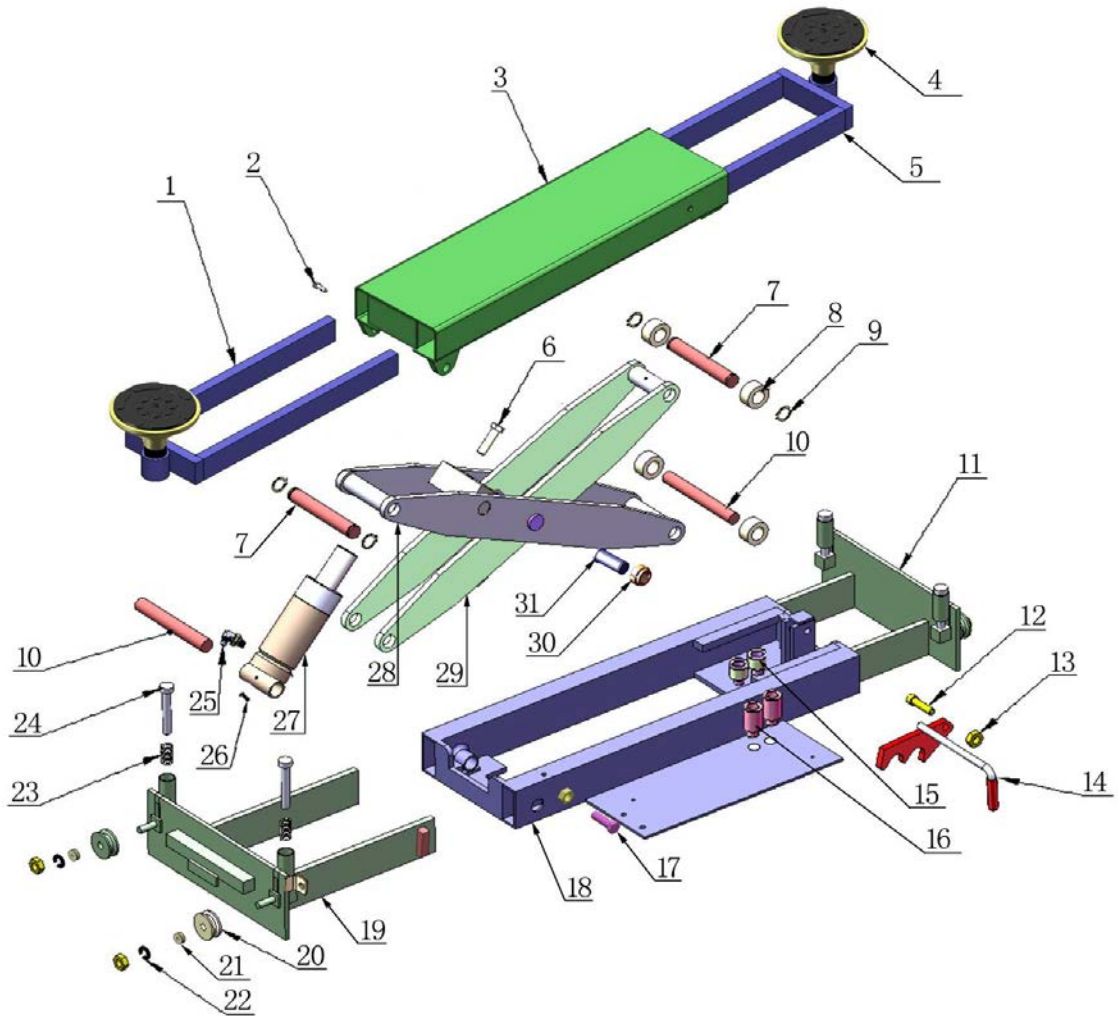

Model RJ-7000 Exploded View

Parts list for RJ-7

Item	Part No.	Description	QTY	Item	Part No.	Description	QTY
1	680035	Upper Extension (Left)	1	17	209046	Hex Bolt	2
2	209055	Hex Bolt	2	18	680040	Base	1
3	680036	Upper Tube	1	19	680039	Lower Extension (Left)	1
4	680030	Supporting Pad Assembly	2	20	680016	Pulley	4
5	680037	Upper Extension (Right)	1	21	680031	Bearing	4
6	680055	Hex Nut	1	22	206032	Snap Ring	4
7	680008	Pin for Upper Roller	2	23	680018	Spring	4
8	680009	Roller	4	24	680019	Shaft	4
9	680010	Snap Ring	4	25	420097	90° Fitting	1
10	680011	Pin for Lower Roller	2	26	420005	Fixing Bolt	1
11	680038	Lower Extension (Right)	1	27	680021	Oil Cylinder	1
12	520005	Hex Bolt	1	28	680024	Outer Scissors	1
13	206023	Nylok Nut	5	29	680025	Inner Scissors	1
14	680015	Safety Device	1	30	620022	Nylok Nut	2
15	209051	Stackable Adapter(1.5")	2	31	680032	Scissors Pin	2
16	209052	Stackable Adapter(3")	2				