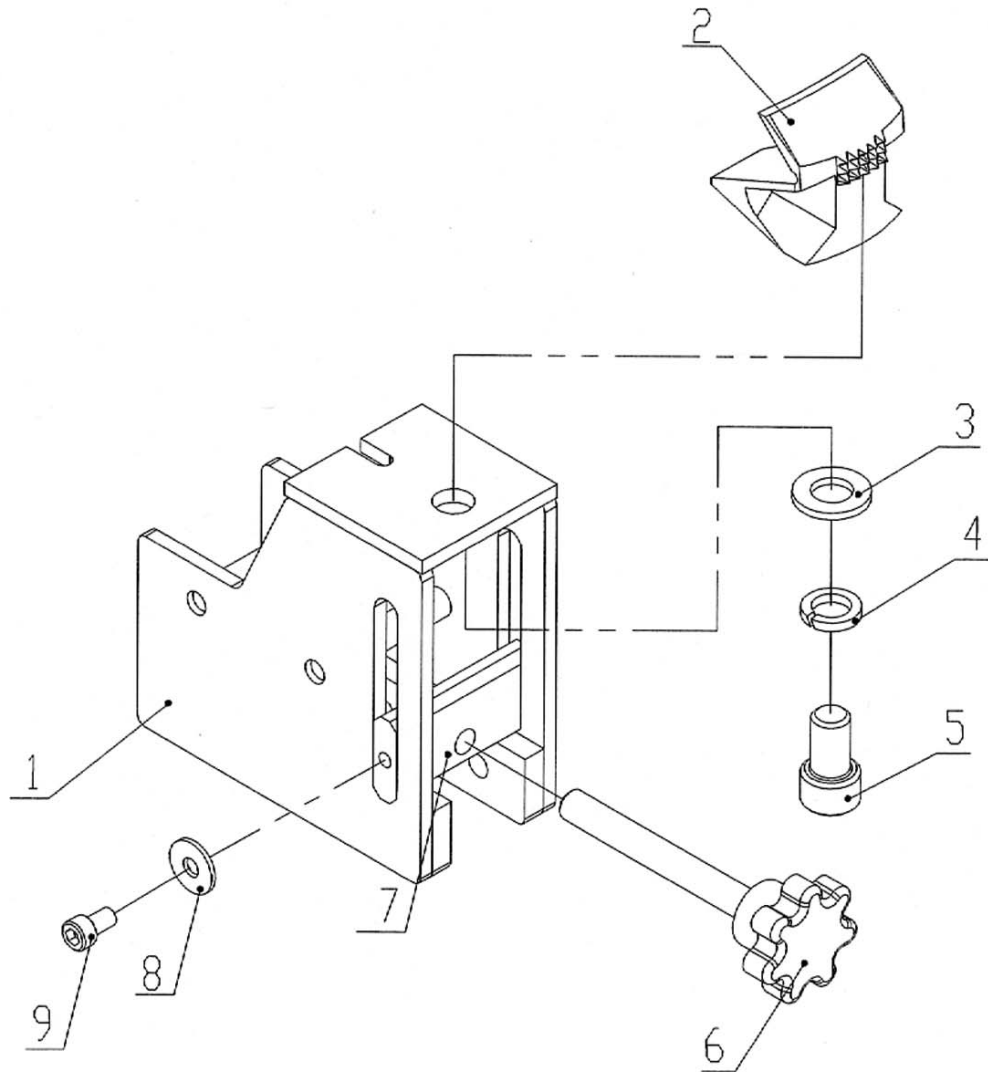

ATTC-DX-MC (YCF2-200200) Wheel adaptor

YCF2-2002001 New motorcycle fixtures				08/14
No.	Code	Description	Qty.	Remark
1	YCF2-2400301	Motorcycle welding fixtures	4	White zinc plated
2	YCF3-3002297	Jaws	4	Black
3	0205013	Washers GB/T97.1/12	4	Flat washer
4	0208009	Washers GB/T93/12	4	Standard spring washers
5	0202070	Screw GB/T70.1/M12X20	4	Hexagon socket head cap screw
6	0215013	Star handle 10x80	4	
7	YCF3-3002001	Sliding block	4	White zinc plated
8	0205007	Washers GB/T96/6	8	Large washer
9	0202030	Screw GB/T70.1/M6X10	8	Hexagon socket head cap screws