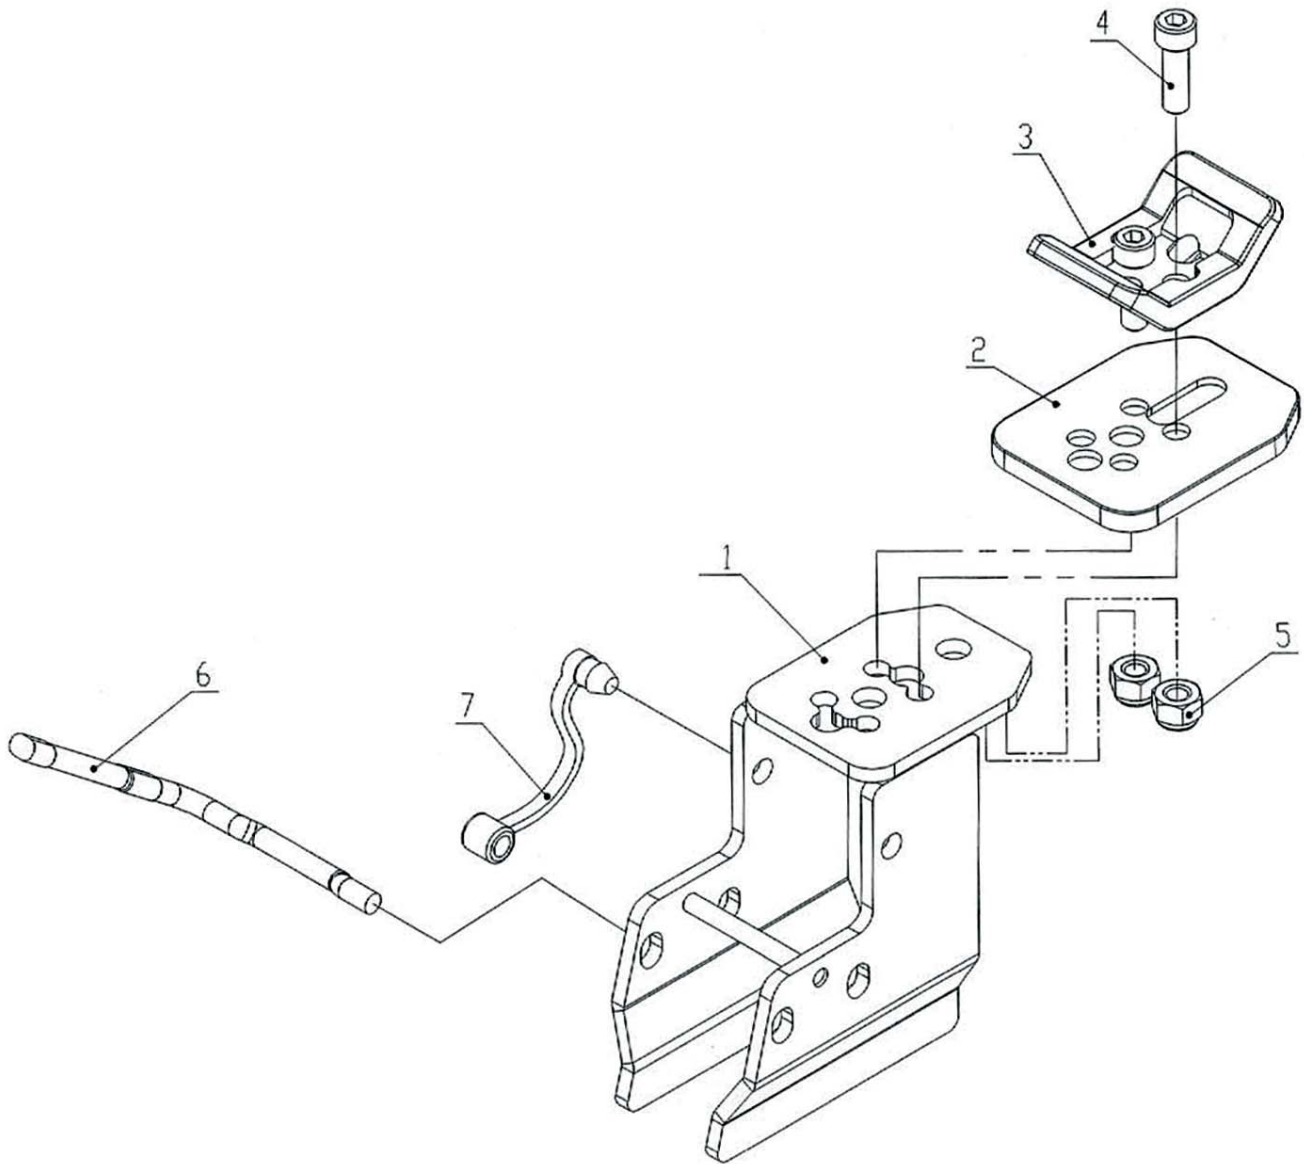

## YCF1-2001002 M/C adaptor

YCF1-2001002 Motorcycle fixtures				08/14
No.	Code	Description	Qty.	Remark
1	YCF1-2414497	WELDING FIXTURE	4	White zinc plated
2	YCF1-3005070	BOTTOM COVER	4	Black
3	YCF1-30153467	DUAL JAW	4	Black
4	0202047	SCREW (GB/T70.1/M8X25)	8	Hexagon socket head cap screws
5	0204004	NUT (GB/T889.1/M8)	8	Metallic insert hexagon nuts
6	YCF1-3008390	LOCKING LEVER	4	White zinc plated
7	YCF1-3010309	CONNECTION TAPE	4	Black