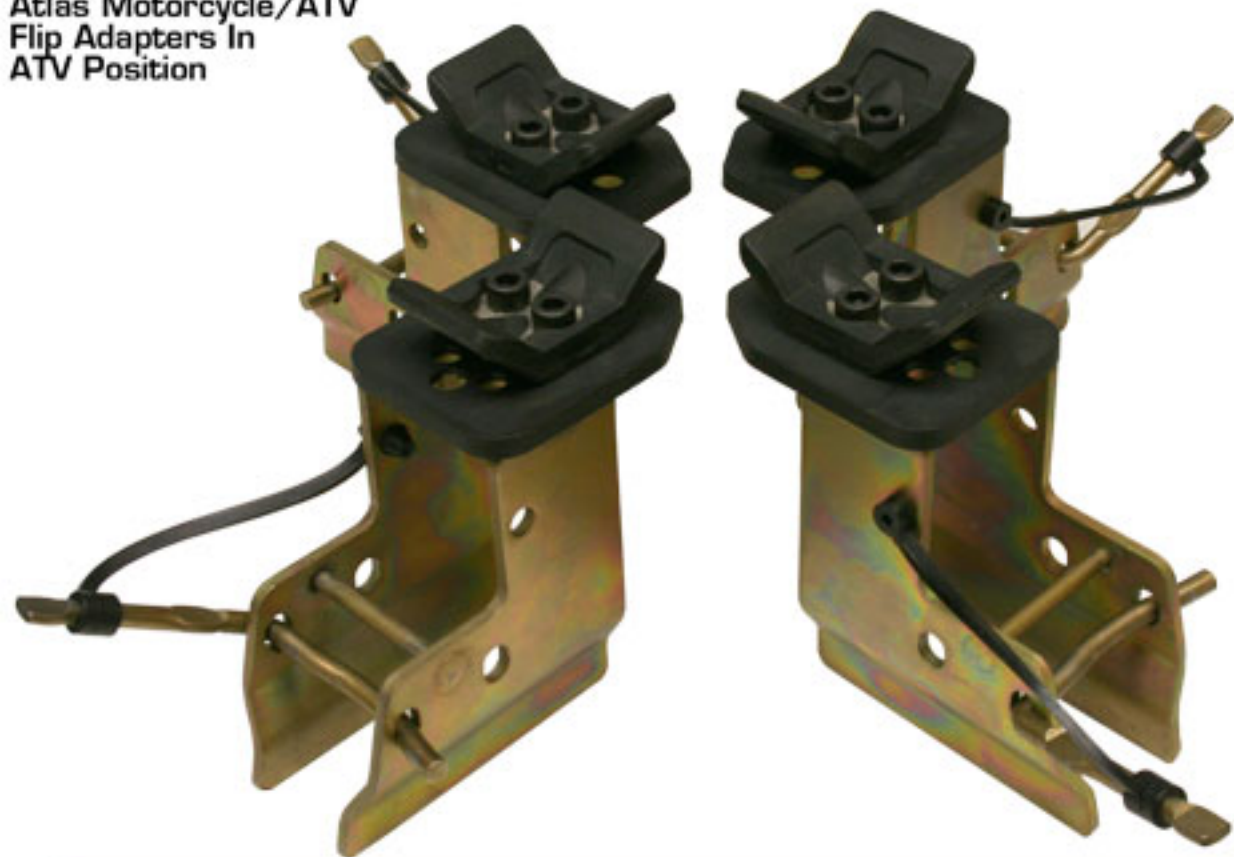

**Atlas TC221
Rim Clamp Tire Changer**

Swing Arm
Adjustment Screw

Handheld
Tire Inflator
w/Gauge

77"

Vertical Bar
Lock Lever

**NO Bead Blaster
On This Model.**

Tire
Tool

Pneumatic
Bead Breaker

Clamping Jaw Pedal:
Actuates Movement
Of Jaws In And Out

Bead Breaker
Pedal

Removable Panel
Allows Easy Access
To Foot Pedal
Assembly

Size Of Motorcycle
Tire Shown:
250/40-R18

This Head DOES NOT
Touch The Rim When
The Wheel Is Rotated.

Automatic Oiler

Air Regulator

Atlas
Motorcycle/ATV
Flip Adapters In
Motorcycle
Position

OPTIONAL EQUIPMENT

Atlas Motorcycle/ATV
Flip Adapters In
ATV Position

OPTIONAL EQUIPMENT