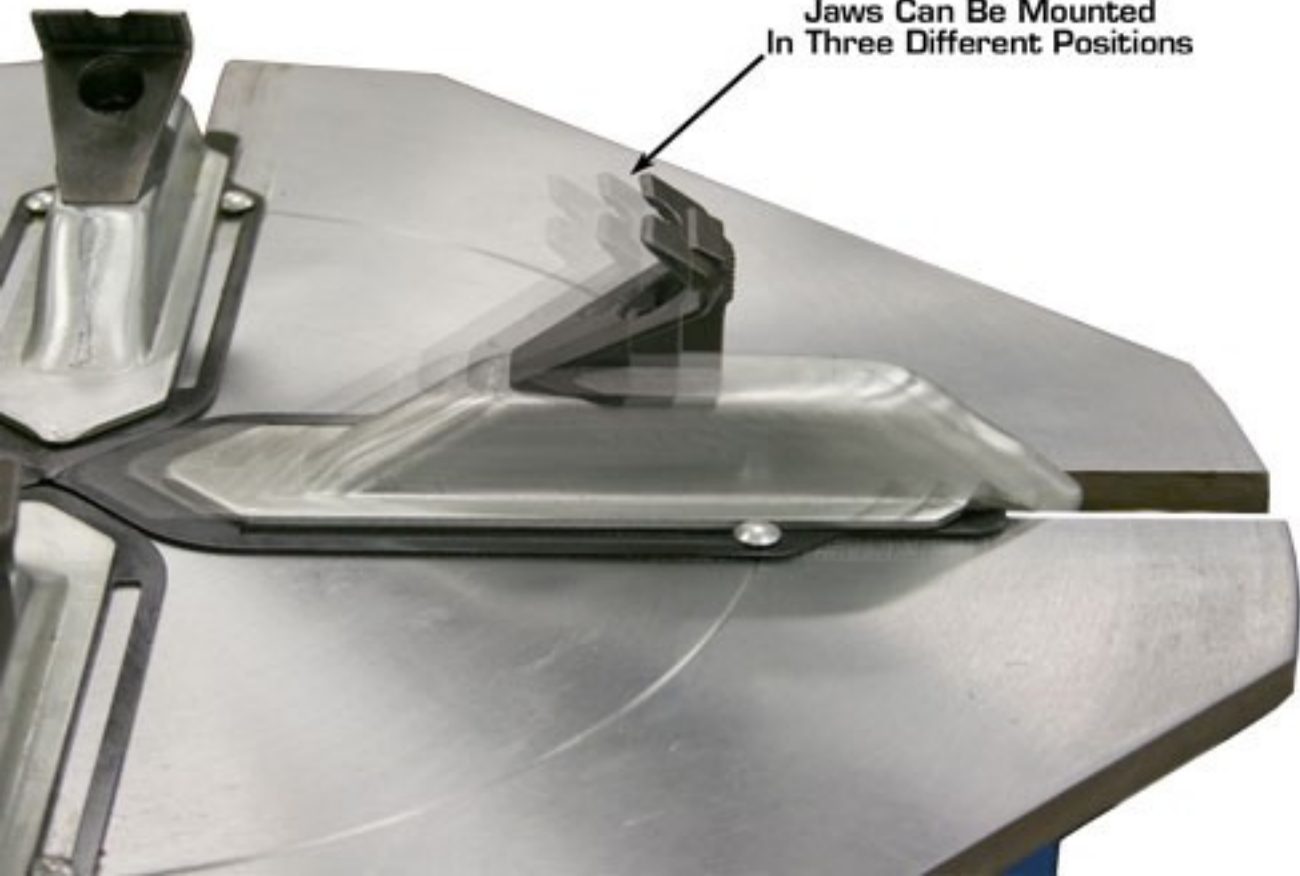

Removable Access Panel

Size Of Tire Shown:
225/60 R16

39"

39 1/2"
(52" With Bead Breaker Open)

Minimum
Clamping Range

Maximum Clamping
Range

**Jaws Can Be Mounted
In Three Different Positions**

**Size Of Motorcycle
Tire Shown:
250/40-R18**

Clamping Jaw Pedal:
Actuates Movement
Of Jaws In And Out

Bead Breaker
Pedal

Removable Panel
Allows Easy Access
To Foot Pedal
Assembly

Size Of Motorcycle
Tire Shown:
250/40-R18

This Head DOES NOT
Touch The Rim When
The Wheel Is Rotated.