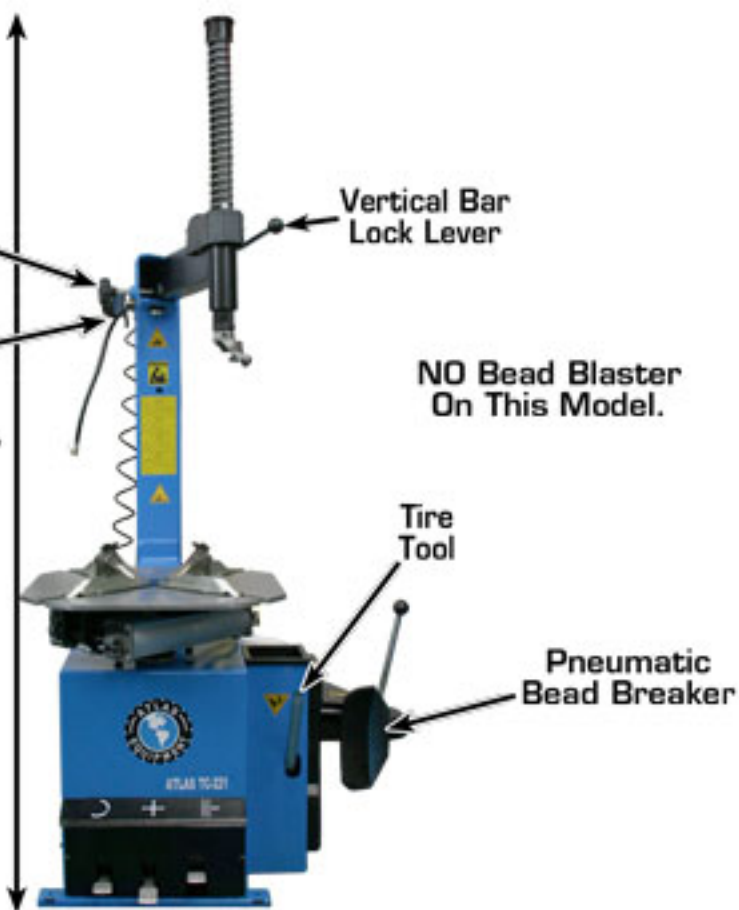

**Atlas TC221
Rim Clamp Tire Changer**

Swing Arm
Adjustment Screw

Handheld
Tire Inflator
w/Gauge

77"

Vertical Bar
Lock Lever

**NO Bead Blaster
On This Model.**

Tire
Tool

Pneumatic
Bead Breaker

39 1/2"
[52" With Bead Breaker Out]

Swing Arm
Adjustment Screw

Vertical Bar
Lock Lever

Size Of Motorcycle
Tire Shown:
250/40-R18

Optional
MC/ATV
Adapters In Use

Air Regulator And
Automatic Oiler

Pneumatic
Bead Breaker

Tire
Tool

Swing Arm
Adjustment Screw

Handheld
Tire Inflator
w/Gauge

Size Of ATV Tire Shown:
18X9 50-8

Optional MC/ATV
Adapters In Use

Removable
Access Panel

Tire
Tool

Vertical Bar
Lock Lever

Removable Access Panel

Size Of Tire Shown:
225/60 R16

39"

39 1/2"
(52" With Bead Breaker Open)

Minimum
Clamping Range

Maximum Clamping
Range

**Jaws Can Be Mounted
In Three Different Positions**

**Size Of Motorcycle
Tire Shown:
250/40-R18**