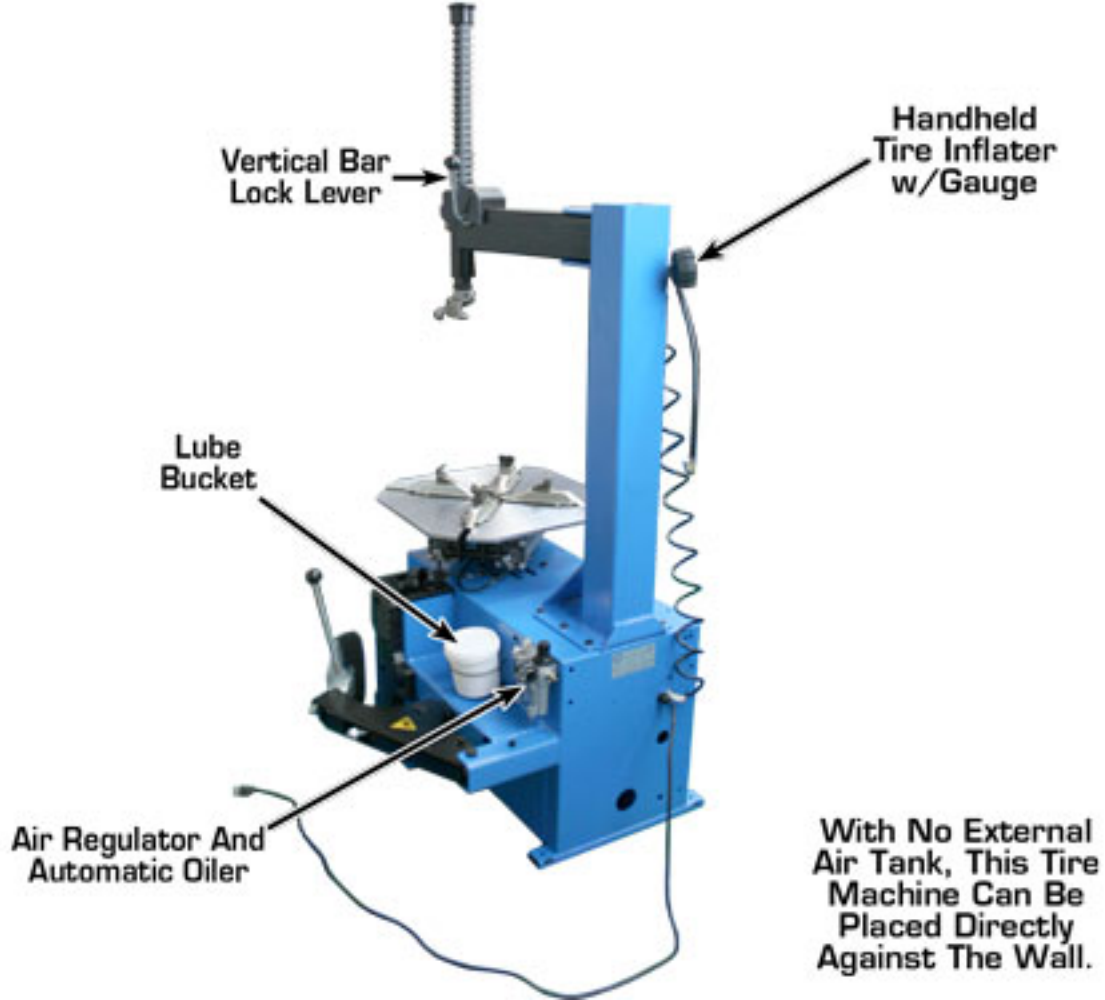

39 1/2"
[52" With Bead Breaker Out]

Swing Arm
Adjustment Screw

Vertical Bar
Lock Lever

Size Of Motorcycle
Tire Shown:
250/40-R18

Optional
MC/ATV
Adapters In Use

Air Regulator And
Automatic Oiler

Pneumatic
Bead Breaker

Tire
Tool

Swing Arm
Adjustment Screw

Handheld
Tire Inflator
w/Gauge

Size Of ATV Tire Shown:
18X9 50-8

Optional MC/ATV
Adapters In Use

Removable
Access Panel

Tire
Tool

Vertical Bar
Lock Lever

Handheld
Tire Inflator
w/Gauge

Lube
Bucket

Air Regulator And
Automatic Oiler

With No External
Air Tank, This Tire
Machine Can Be
Placed Directly
Against The Wall.

Swing Arm Adjustment Screw

Handheld Tire Inflator w/Gauge

Removable Access Panel

Size Of Tire Shown:
225/60 R16

39"

39 1/2"
(52" With Bead Breaker Open)

Minimum
Clamping Range

Maximum Clamping
Range

**Jaws Can Be Mounted
In Three Different Positions**

**Size Of Motorcycle
Tire Shown:
250/40-R18**